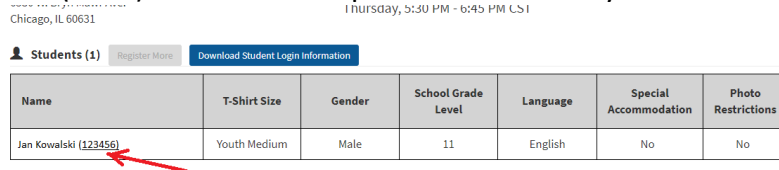

5. (Parents) Click on the number in parentheses located next to your child's name.

Small window with your child's information will pop up, you will find there the Login and Password for your child to enter the exam.

Please follow the test schedule: <http://www.mathkangaroo.us/mk/pdf/testOnline2020.pdf>
www.mathkangaroo.org