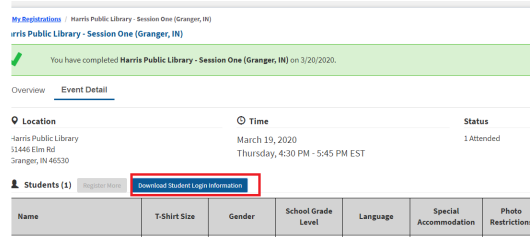

4. If you are a Parent, skip this step and go to step # 5. If you are a Manager, select Download Student Login Information as shown below.

The document with students' data will be downloaded in excel format to your computer. Picture below shows how the document will look like. Please forward credentials individually to each student.

	A	B	C	D	E	F	G
1	Parent First Name	Last Name	Login	Password	School Grade Level	Enrolled In	Status
2	Alicia	Stanzky	1190654.mk2020g02@oasis-lms.com	1190654	2	Math Kangaroo 2020 Test Level 2	Started