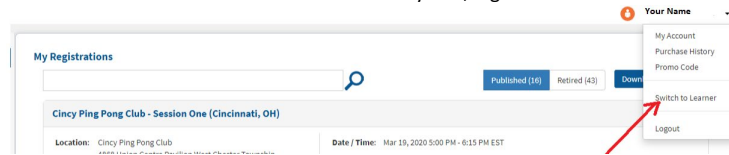

# How to find Students' Login Credentials to access MK Exam - for Parents and Managers who Registered Students.

Log in to your account using the following link: <https://mathkangaroo.oasis-lms.com/>

To locate your students' login credentials, follow the steps below:

## 2. Select My Registration tab.