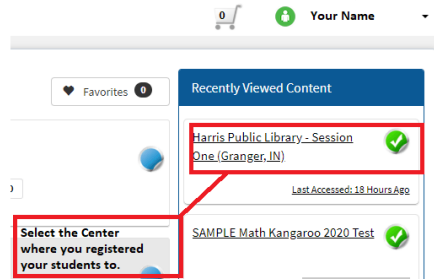

3. Select the Center name (current year).