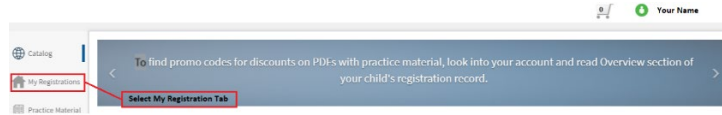

2. Select My Registration tab.